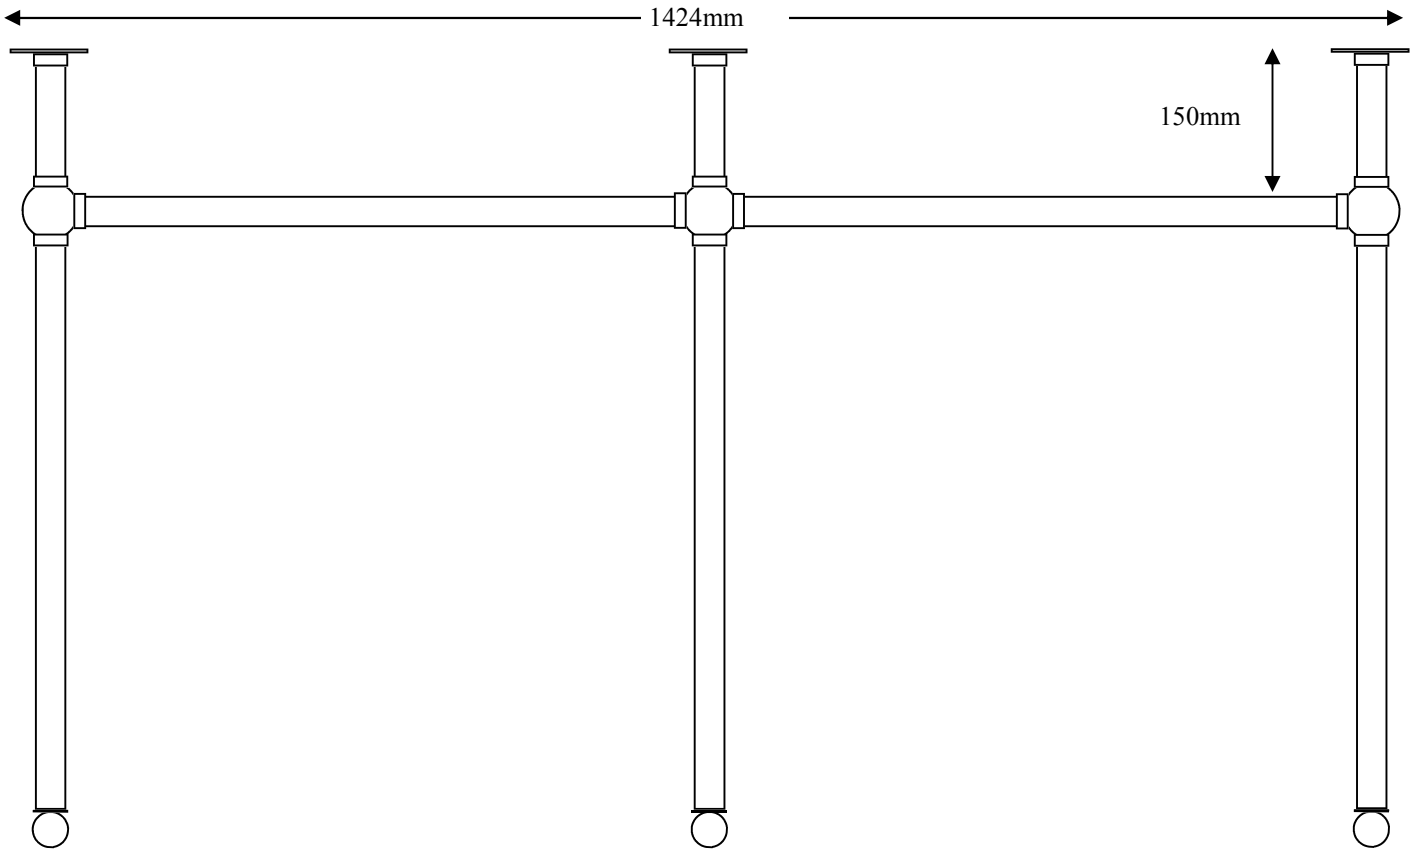

Width

Projection

Rail position

FRONT ELEVATION
@15%

SIDE ELEVATION
@15%

5-755 Wash-stand

2 Legs, ball feet

Sizes shown are standard

Bespoke Options for:

Foot style

Height

Width

Projection

Rail position

FRONT ELEVATION
@12.5%

SIDE ELEVATION
@12.5%

5-760 Wash-stand

3 Legs, ball feet

Sizes shown are standard

Bespoke Options for:

Foot style

Height

Width

Projection

508mm

5-840 Wash-stand

2 Legs, ball & taper feet. Glass Rails

Sizes shown are standard

Bespoke Options for:

- Foot style
- Height
- Width
- Projection
- Rail position

839mm

SIDE ELEVATION
@15%