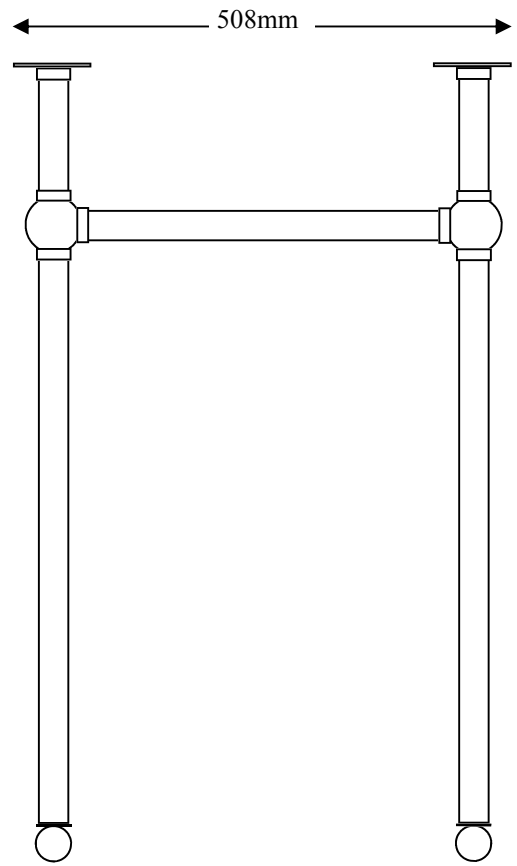

Bespoke Options for:

Foot style

Height

Width

Projection

Rail position

FRONT ELEVATION
@12.5%

SIDE ELEVATION
@12.5%

5-760 Wash-stand

3 Legs, ball feet

Sizes shown are standard

Bespoke Options for:

Foot style

Height

Width

Projection

Rail position

FRONT ELEVATION
@12.5%

SIDE ELEVATION
@12.5%

5-770 Wash-stand
 5 Legs, ball feet
 Sizes shown are standard
 Bespoke Options for:
 Foot style
 Height
 Width
 Projection
 Rail position

FRONT ELEVATION
@15%

508mm

5-840 Wash-stand

2 Legs, ball & taper feet. Glass Rails

Sizes shown are standard

Bespoke Options for:

- Foot style
- Height
- Width
- Projection
- Rail position

839mm

SIDE ELEVATION
@15%