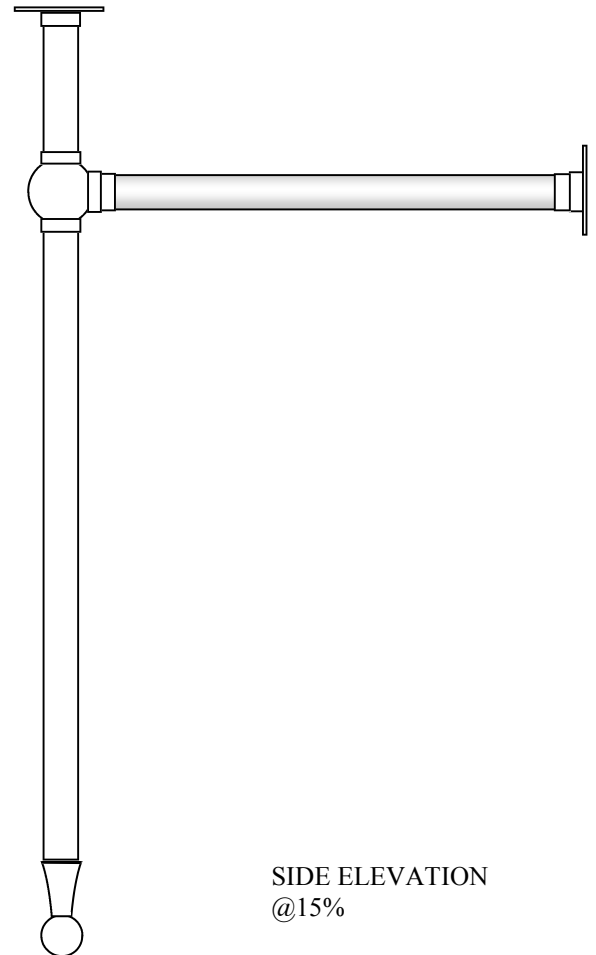

Rail position

FRONT ELEVATION
@12.5%

SIDE ELEVATION
@12.5%

5-770 Wash-stand
 5 Legs, ball feet
 Sizes shown are standard
 Bespoke Options for:
 Foot style
 Height
 Width
 Projection
 Rail position

FRONT ELEVATION
@15%

508mm

5-840 Wash-stand

2 Legs, ball & taper feet. Glass Rails

Sizes shown are standard

Bespoke Options for:

- Foot style
- Height
- Width
- Projection
- Rail position

839mm

SIDE ELEVATION
@15%

FRONT ELEVATION
@12.5%

SIDE ELEVATION
@12.5%

5-850 Wash-stand

3 Legs, ball & taper feet, Glass Rails 

Sizes shown are standard

Bespoke Options for:

- Foot style
- Height
- Width
- Projection
- Rail position