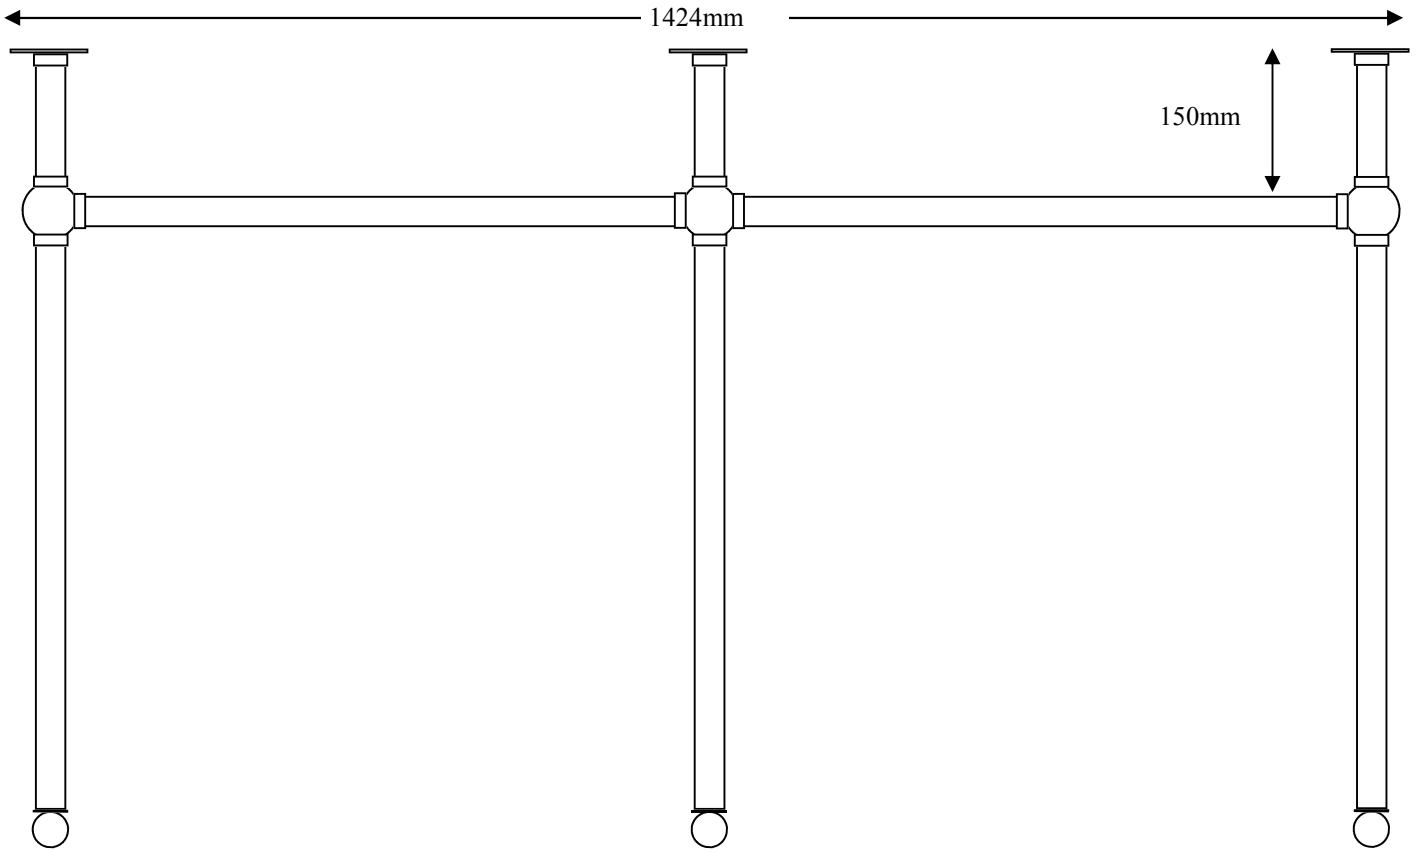

5-760 Wash-stand

3 Legs, ball feet

Sizes shown are standard

Bespoke Options for:

Foot style

Height

Width

Projection

Rail position

FRONT ELEVATION
@12.5%

SIDE ELEVATION
@12.5%

5-770 Wash-stand
 5 Legs, ball feet
 Sizes shown are standard
 Bespoke Options for:
 Foot style
 Height
 Width
 Projection
 Rail position

FRONT ELEVATION
@15%

508mm

5-840 Wash-stand

2 Legs, ball & taper feet. Glass Rails

Sizes shown are standard

Bespoke Options for:

- Foot style
- Height
- Width
- Projection
- Rail position

839mm

SIDE ELEVATION
@15%

Width

Projection

Rail position

FRONT ELEVATION
@12.5%

5-870 Wash-stand

5 Legs, ball & taper feet, Glass Rails 

Sizes shown are standard

Bespoke Options for: