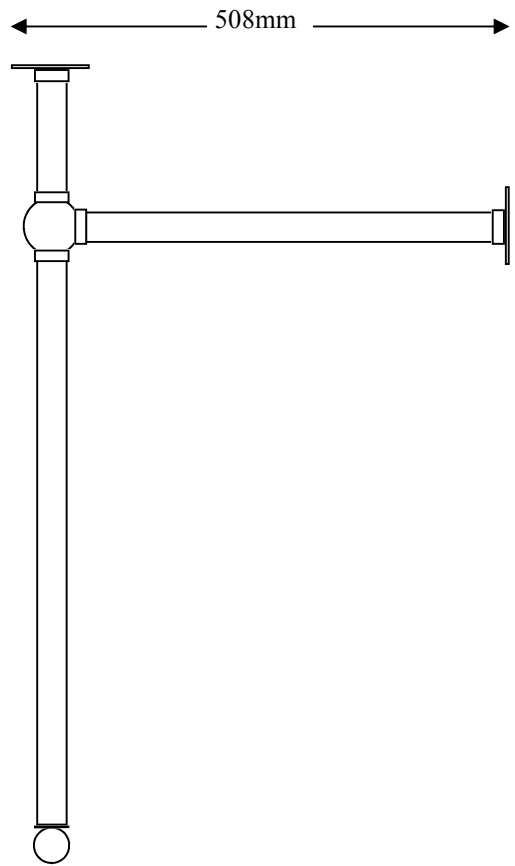

Width

Projection

Rail position

FRONT ELEVATION
@15%

SIDE ELEVATION
@15%

5-755 Wash-stand

2 Legs, ball feet

Sizes shown are standard

Bespoke Options for:

Foot style

Height

Width

Projection

Rail position

FRONT ELEVATION
@12.5%

SIDE ELEVATION
@12.5%

5-760 Wash-stand

3 Legs, ball feet

Sizes shown are standard

Bespoke Options for:

Foot style

Height

Width

Projection

508mm

5-840 Wash-stand

2 Legs, ball & taper feet. Glass Rails

Sizes shown are standard

Bespoke Options for:

- Foot style
- Height
- Width
- Projection
- Rail position

839mm

SIDE ELEVATION
@15%