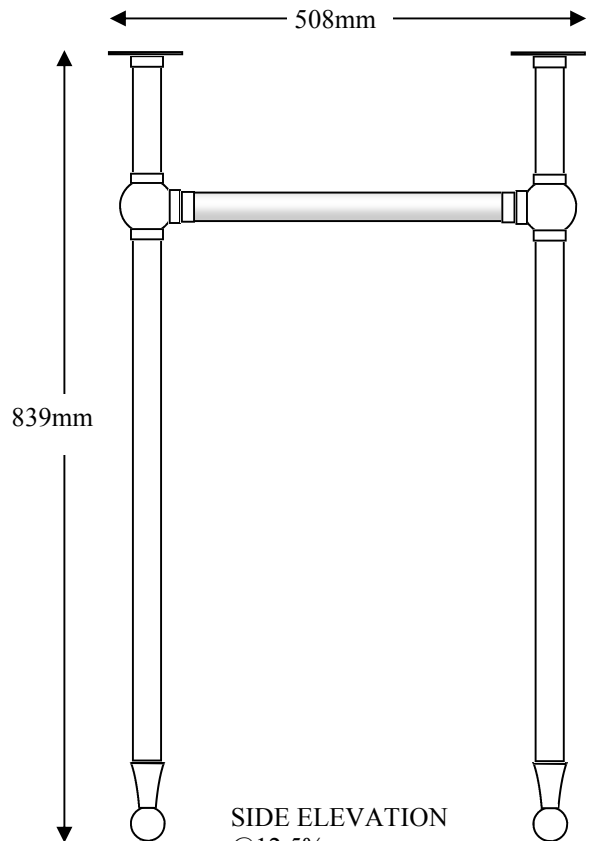

508mm

5-840 Wash-stand

2 Legs, ball & taper feet. Glass Rails

Sizes shown are standard

Bespoke Options for:

- Foot style
- Height
- Width
- Projection
- Rail position

839mm

SIDE ELEVATION
@15%

FRONT & REAR ELEVATION
@ 15%

SIDE ELEVATION
@15%

5-860 Wash-stand

4 Legs, ball & taper feet glass rails 

Sizes shown are standard

Bespoke Options for:

Foot style

Height

Width

Projection

Rail position

FRONT ELEVATION
@12.5%

5-870 Wash-stand

5 Legs, ball & taper feet, Glass Rails 

Sizes shown are standard

Bespoke Options for:

Foot style

Height

Width

Projection

Rail position

SIDE ELEVATION
@12.5%