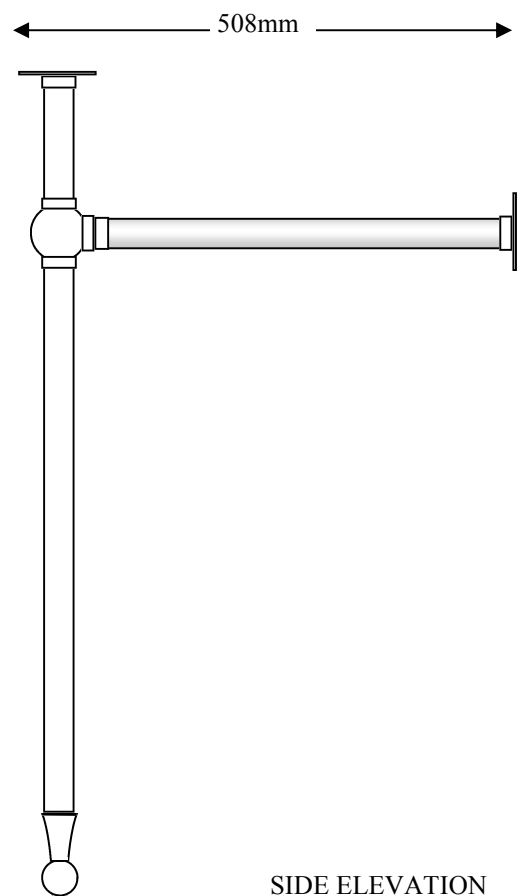

SIDE ELEVATION
@12.5%

5-850 Wash-stand

3 Legs, ball & taper feet, Glass Rails

Sizes shown are standard

Bespoke Options for:

- Foot style
- Height
- Width
- Projection
- Rail position