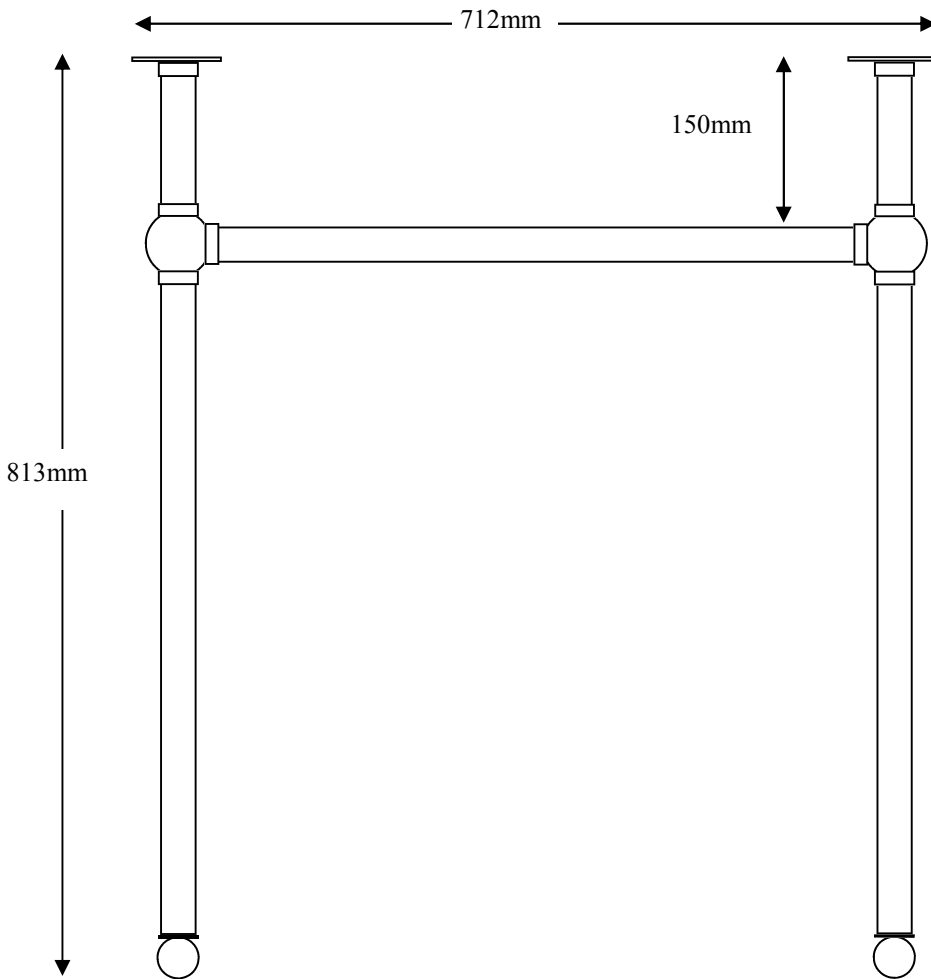

FRONT & REAR ELEVATION
@ 15%

SIDE ELEVATION
@15%

5-750 Wash-stand

4 Legs, ball feet

Sizes shown are standard

Bespoke Options for:

Foot style

Height

Width

Projection

Rail position

FRONT ELEVATION
@15%

SIDE ELEVATION
@15%

5-755 Wash-stand

2 Legs, ball feet

Sizes shown are standard

5-760 Wash-stand

3 Legs, ball feet

Sizes shown are standard

Bespoke Options for:

Foot style

Height

Width

Projection

508mm

5-840 Wash-stand

2 Legs, ball & taper feet. Glass Rails

Sizes shown are standard

Bespoke Options for:

- Foot style
- Height
- Width
- Projection
- Rail position

839mm

SIDE ELEVATION
@15%