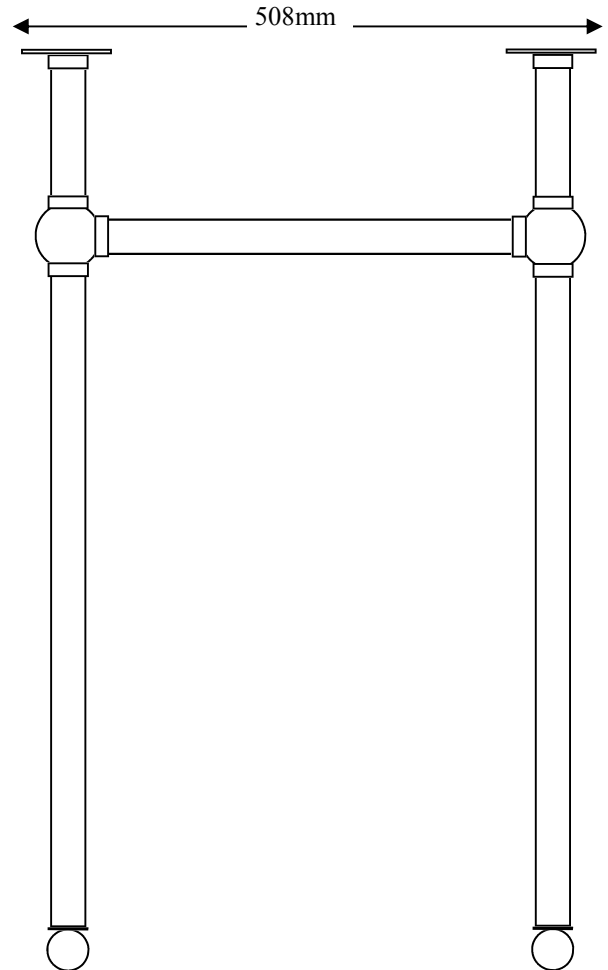

FRONT & REAR ELEVATION
@ 15%

SIDE ELEVATION
@15%

5-750 Wash-stand

4 Legs, ball feet

Sizes shown are standard

Bespoke Options for:

Foot style

Height

Width

Projection

Rail position

FRONT ELEVATION
@15%

SIDE ELEVATION
@15%

5-755 Wash-stand

2 Legs, ball feet

Sizes shown are standard

5-760 Wash-stand

3 Legs, ball feet

Sizes shown are standard

Bespoke Options for:

Foot style

Height

Width

Projection

508mm

5-840 Wash-stand

2 Legs, ball & taper feet. Glass Rails

Sizes shown are standard

Bespoke Options for:

- Foot style
- Height
- Width
- Projection
- Rail position

839mm

SIDE ELEVATION
@15%