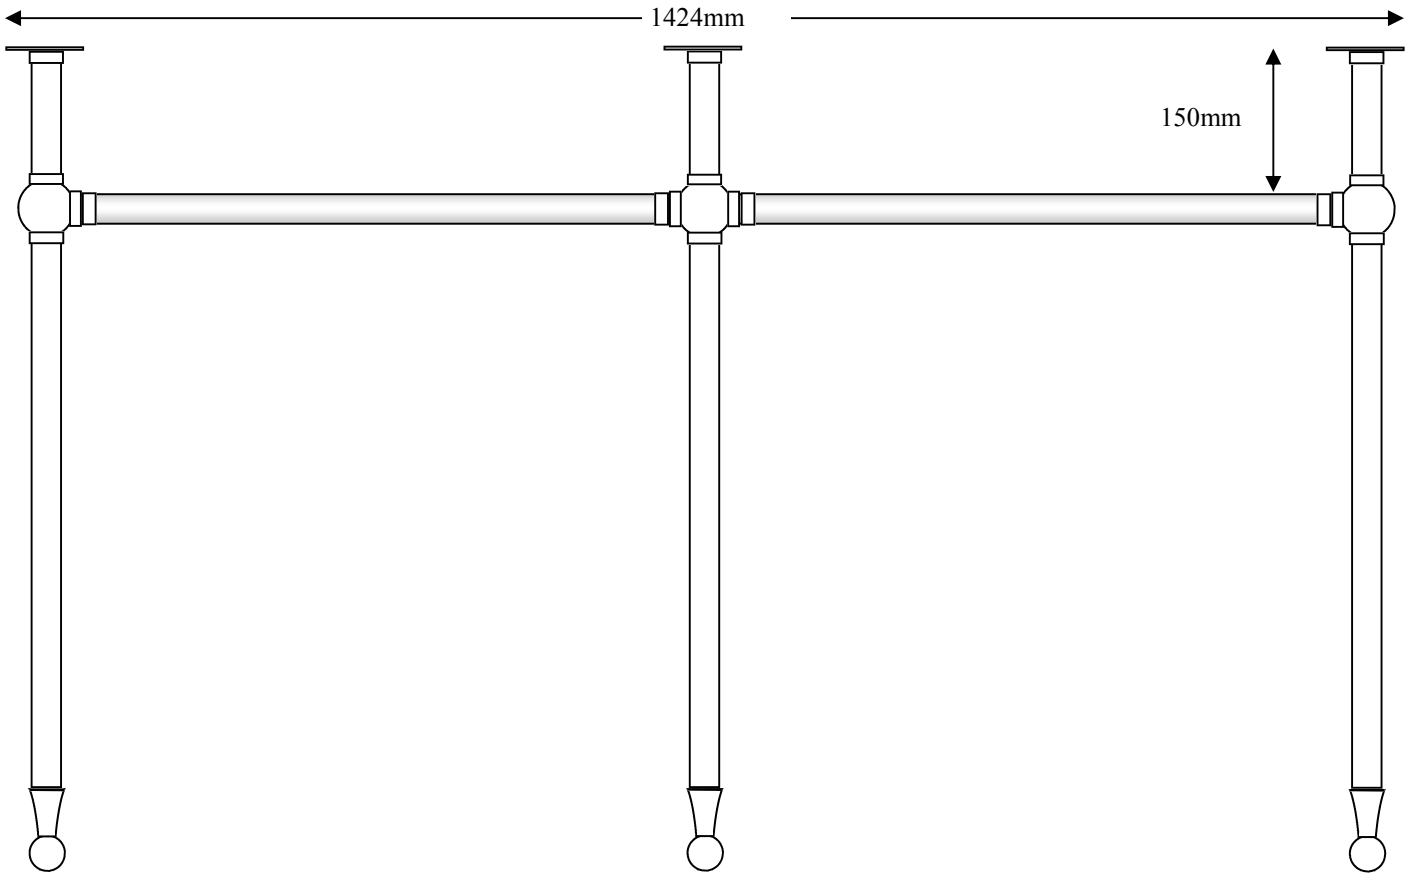

508mm

5-840 Wash-stand

2 Legs, ball & taper feet. Glass Rails

Sizes shown are standard

Bespoke Options for:

- Foot style
- Height
- Width
- Projection
- Rail position

839mm

SIDE ELEVATION
@15%

FRONT & REAR ELEVATION
@ 15%

SIDE ELEVATION
@15%

5-860 Wash-stand

4 Legs, ball & taper feet glass rails 

Sizes shown are standard

Bespoke Options for:

Foot style

Height

Width

Projection

Rail position

FRONT ELEVATION
@12.5%

5-870 Wash-stand

5 Legs, ball & taper feet, Glass Rails 

Sizes shown are standard

Bespoke Options for: