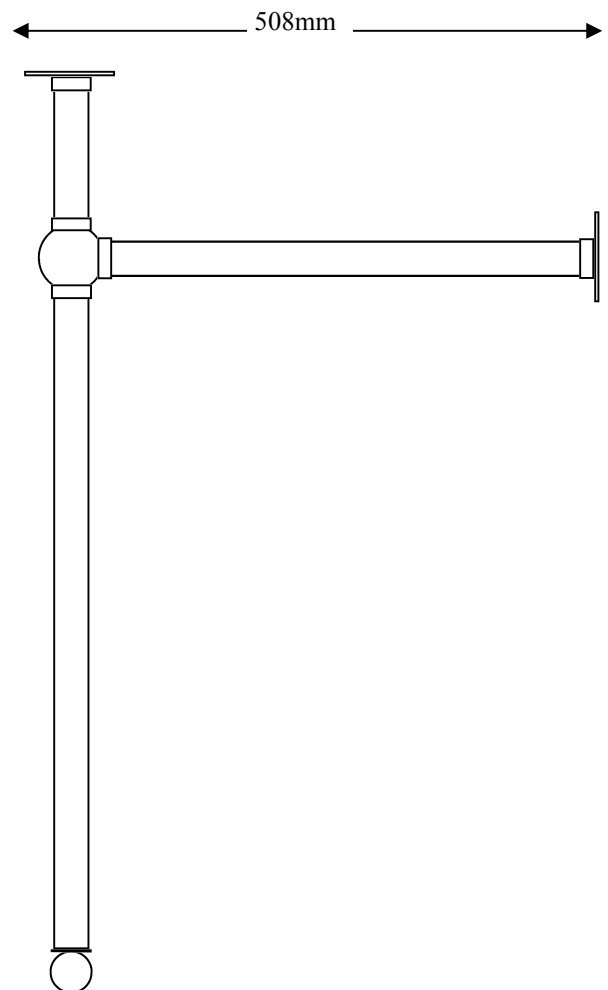

FRONT & REAR ELEVATION
@ 15%

SIDE ELEVATION
@15%

5-750 Wash-stand

4 Legs, ball feet

Sizes shown are standard

Bespoke Options for:

Foot style

Height

Width

Projection

Rail position

FRONT ELEVATION
@15%

SIDE ELEVATION
@15%

5-755 Wash-stand

2 Legs, ball feet

Sizes shown are standard

5-760 Wash-stand

3 Legs, ball feet

Sizes shown are standard

Bespoke Options for:

Foot style

Height

Width

Projection

508mm

5-840 Wash-stand

2 Legs, ball & taper feet. Glass Rails

Sizes shown are standard

Bespoke Options for:

- Foot style
- Height
- Width
- Projection
- Rail position

839mm

SIDE ELEVATION
@15%