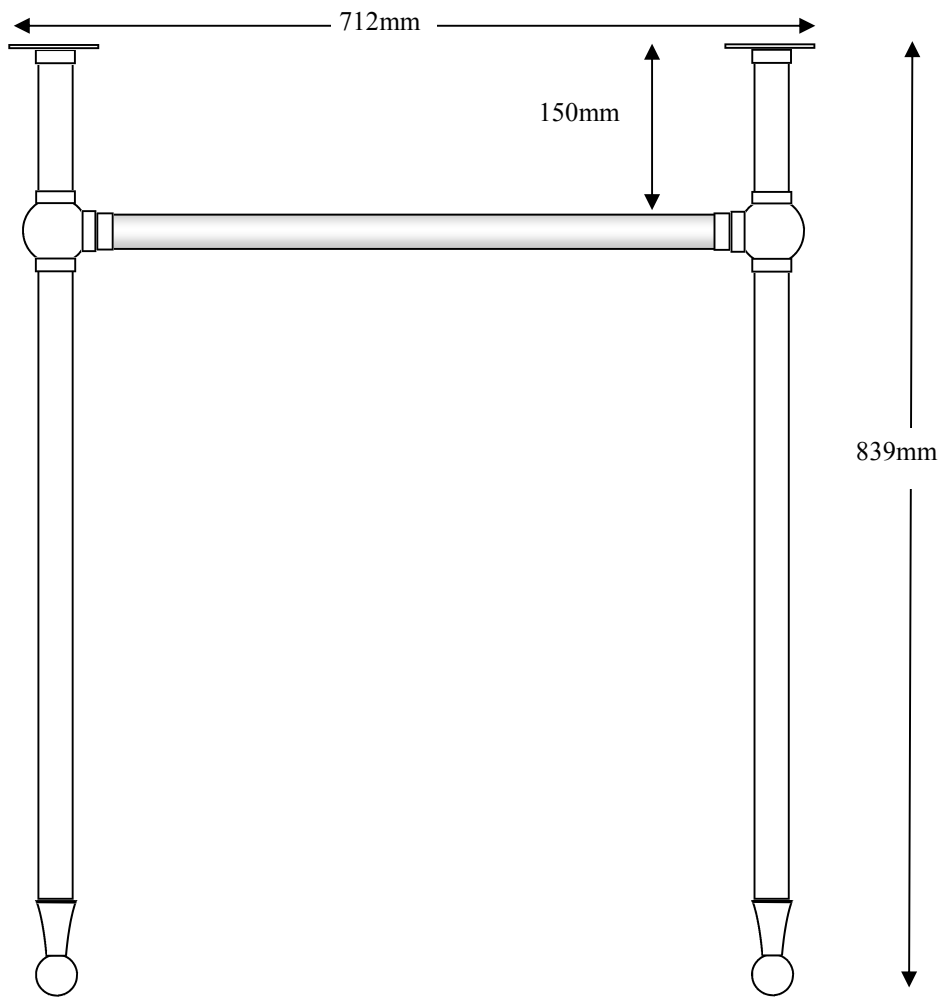

508mm

5-840 Wash-stand

2 Legs, ball & taper feet. Glass Rails

Sizes shown are standard

Bespoke Options for:

- Foot style
- Height
- Width
- Projection
- Rail position

839mm

SIDE ELEVATION
@15%

FRONT ELEVATION
@12.5%

SIDE ELEVATION
@12.5%

5-850 Wash-stand

3 Legs, ball & taper feet, Glass Rails 

Sizes shown are standard

Bespoke Options for:

- Foot style
- Height
- Width
- Projection
- Rail position

FRONT & REAR ELEVATION
@ 15%

SIDE ELEVATION
@15%

5-860 Wash-stand

4 Legs, ball & taper feet glass rails 

Sizes shown are standard

Bespoke Options for:

Foot style

Height

Width

Projection

Rail position

FRONT ELEVATION
@12.5%

5-870 Wash-stand

5 Legs, ball & taper feet, Glass Rails 

Sizes shown are standard

Bespoke Options for: