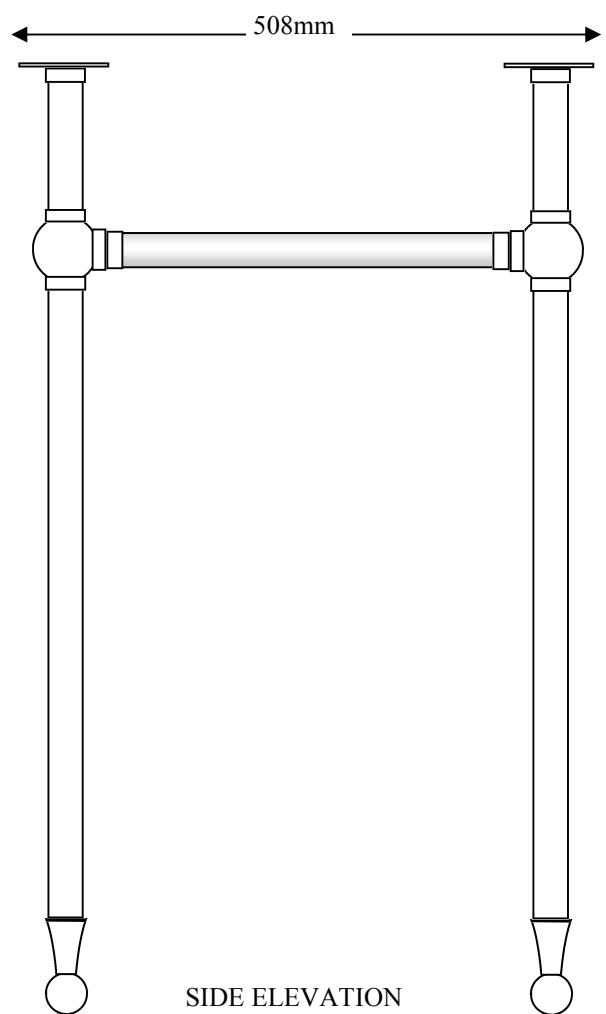

SIDE ELEVATION
@15%

5-860 Wash-stand

4 Legs, ball & taper feet glass rails

Sizes shown are standard

Bespoke Options for:

Foot style

Height

Width

Projection

Rail position