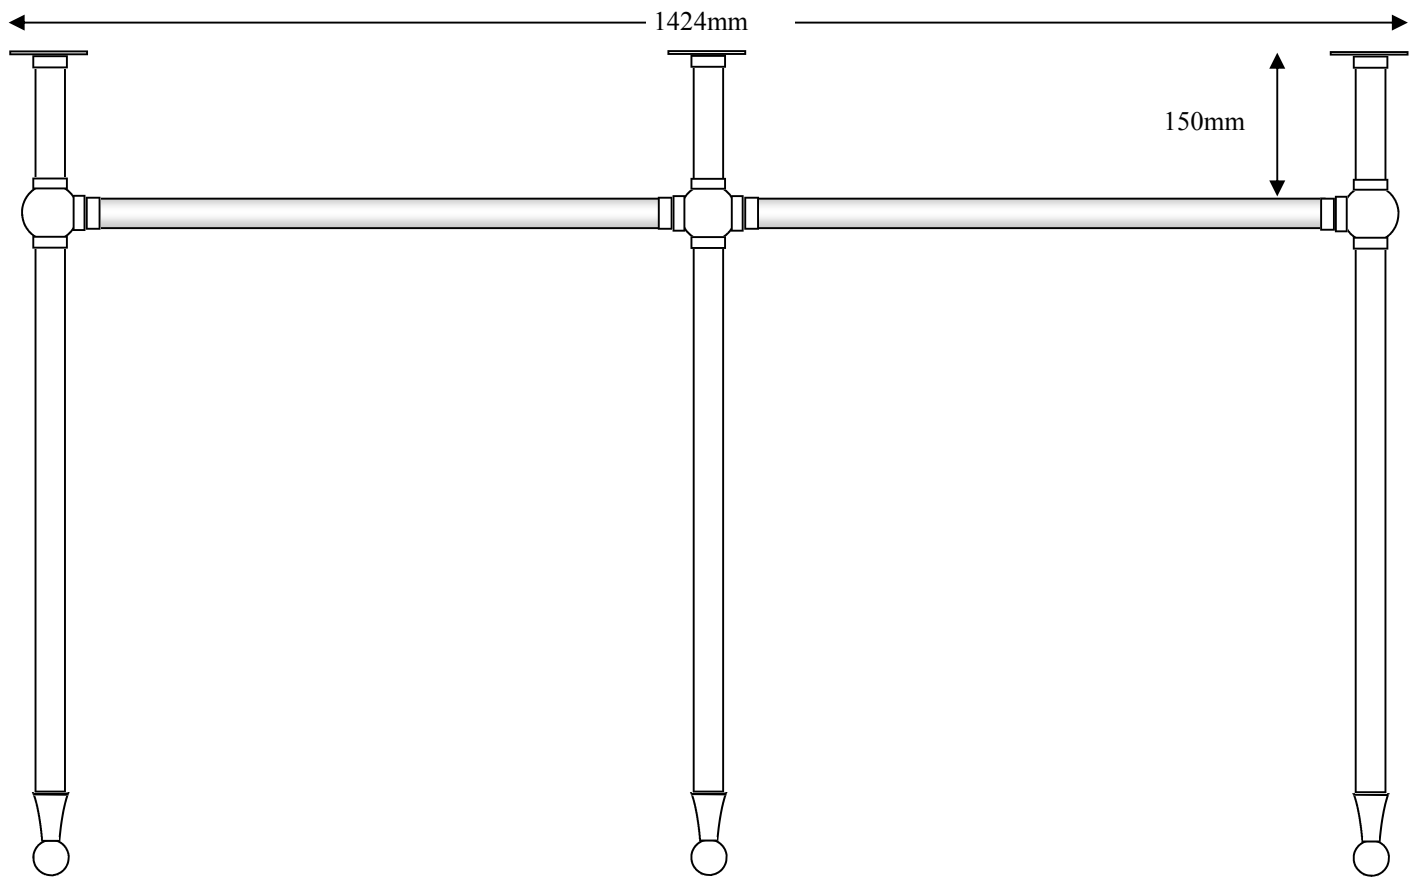

508mm

5-840 Wash-stand

2 Legs, ball & taper feet. Glass Rails

Sizes shown are standard

Bespoke Options for:

- Foot style
- Height
- Width
- Projection
- Rail position

839mm

SIDE ELEVATION
@15%

FRONT ELEVATION
@12.5%

SIDE ELEVATION
@12.5%

5-850 Wash-stand

3 Legs, ball & taper feet, Glass Rails 

Sizes shown are standard

Bespoke Options for:

- Foot style
- Height
- Width
- Projection
- Rail position

Width

Projection

Rail position

FRONT ELEVATION
@12.5%

5-870 Wash-stand

5 Legs, ball & taper feet, Glass Rails 

Sizes shown are standard

Bespoke Options for: